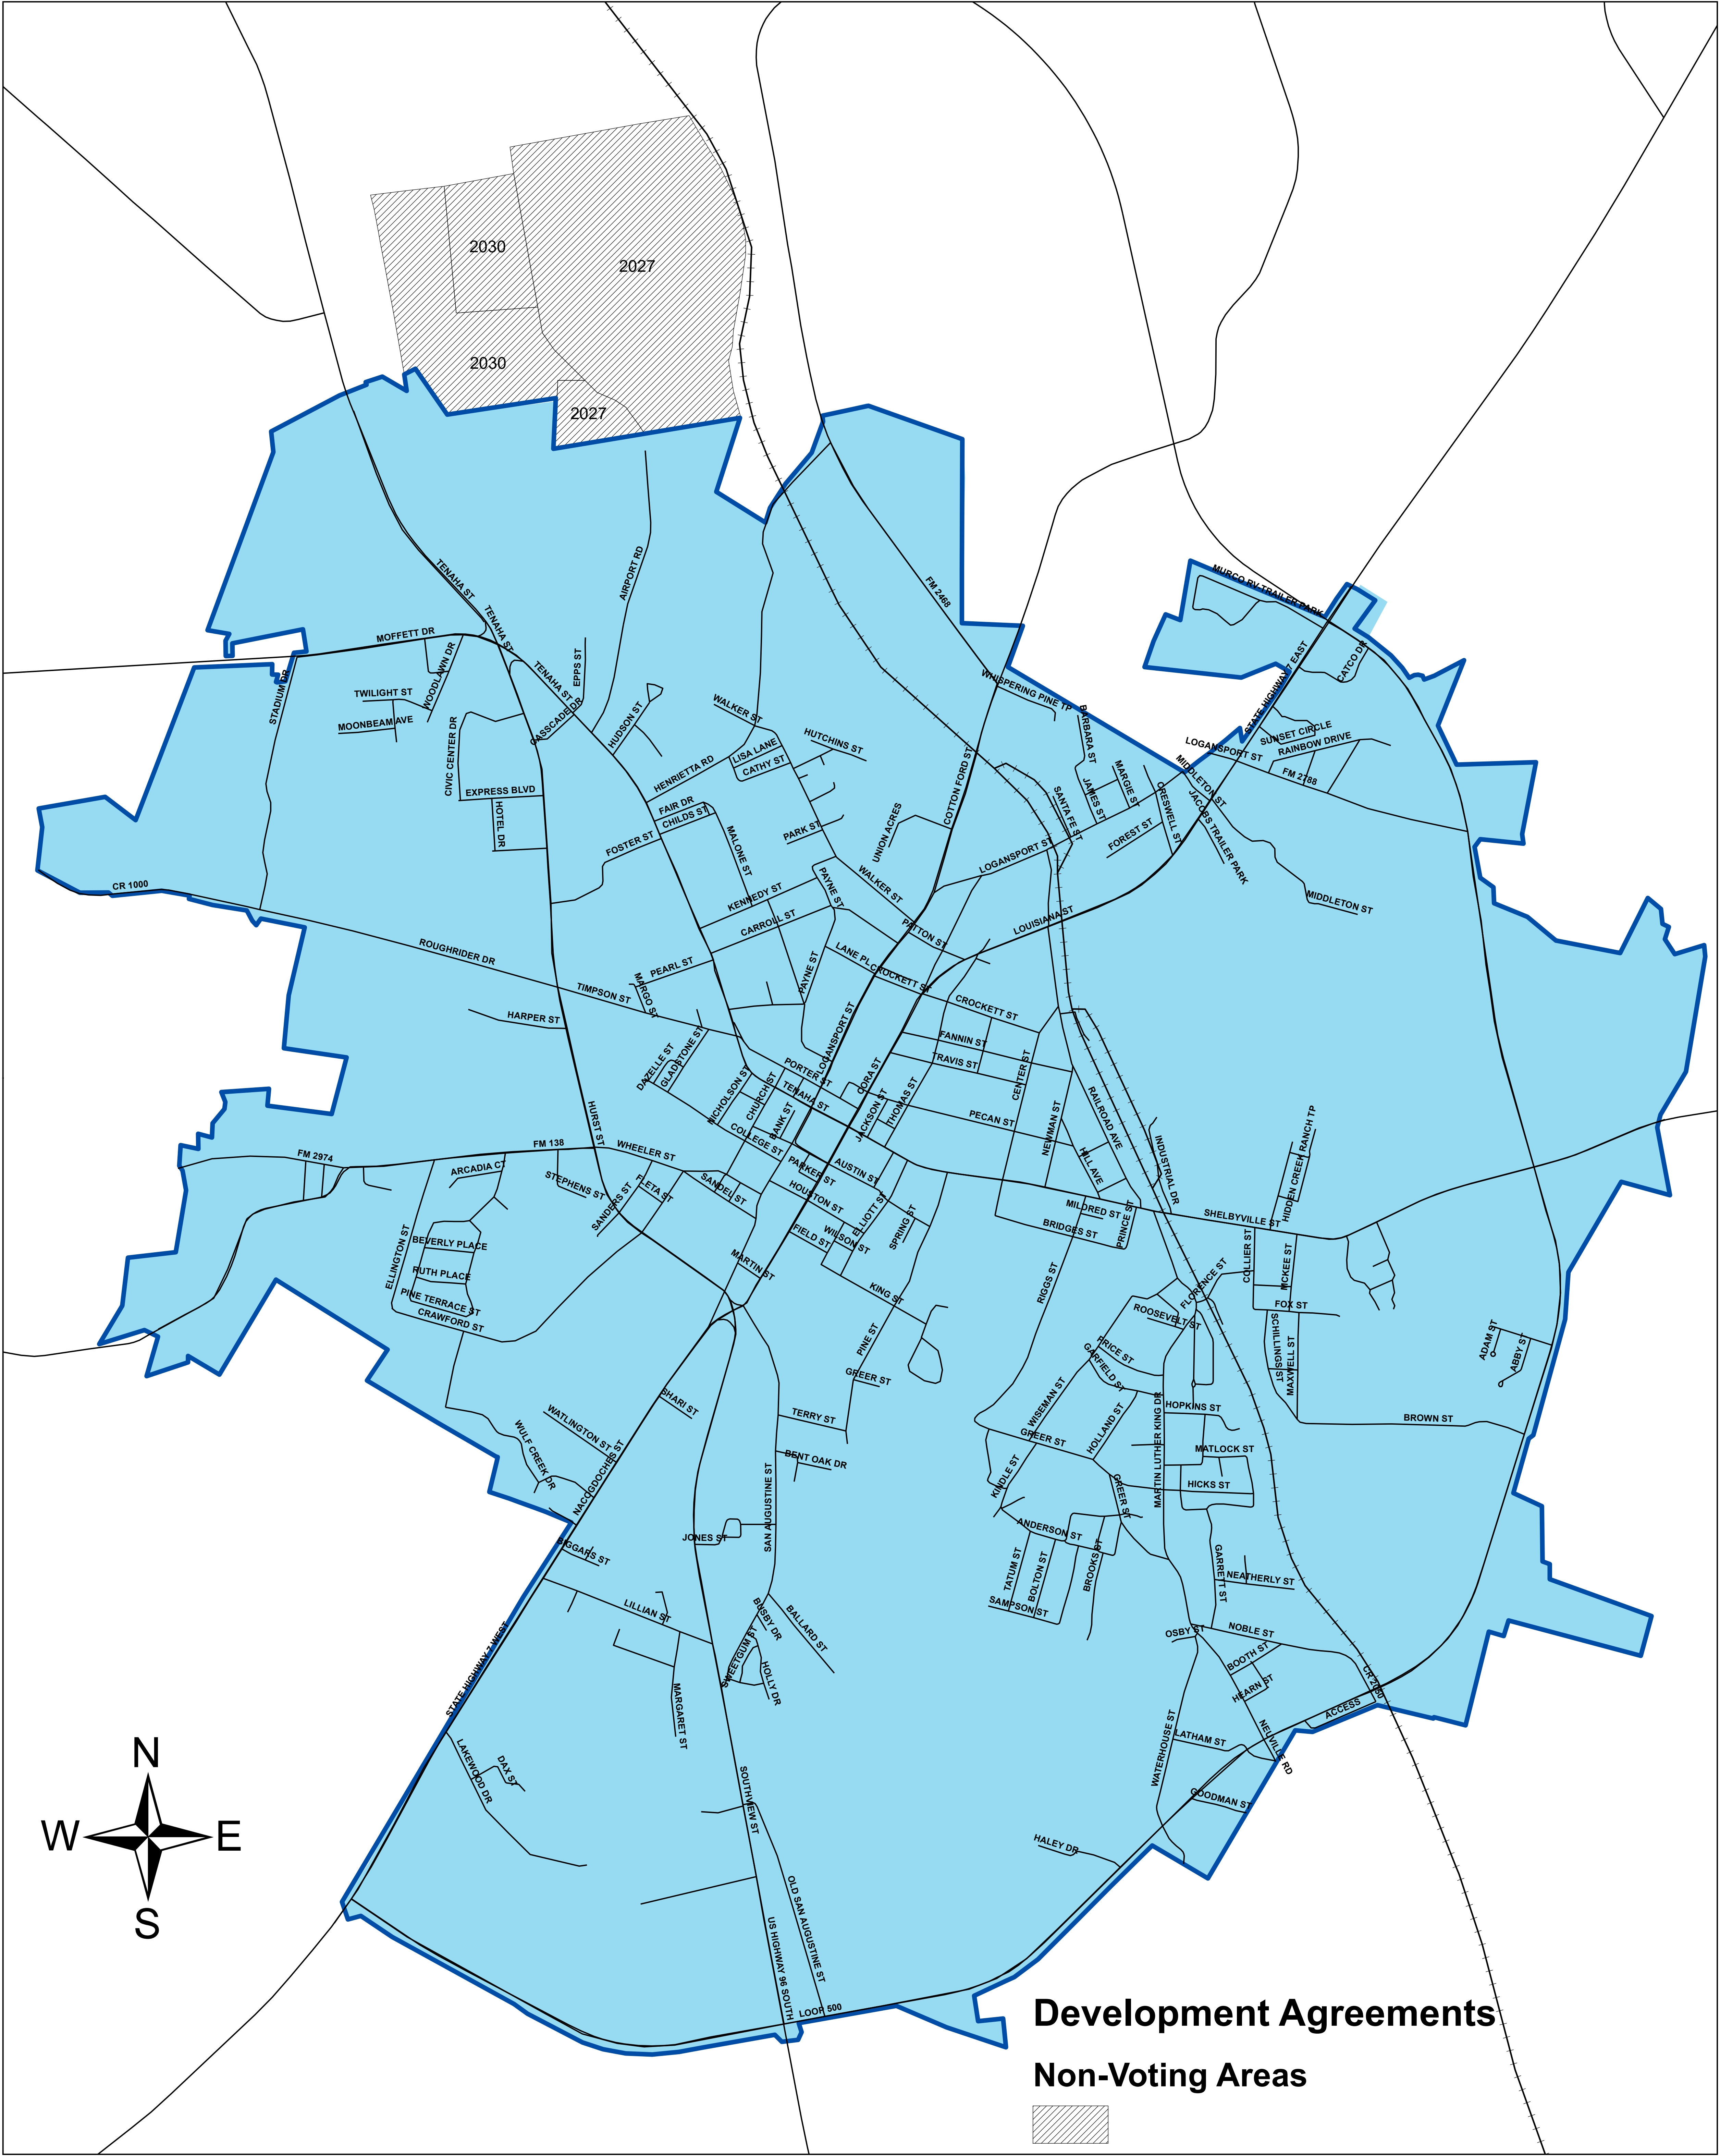

City of Center City Limits - 2025

Development Agreements
Non-Voting Areas

1 inch = 750 feet