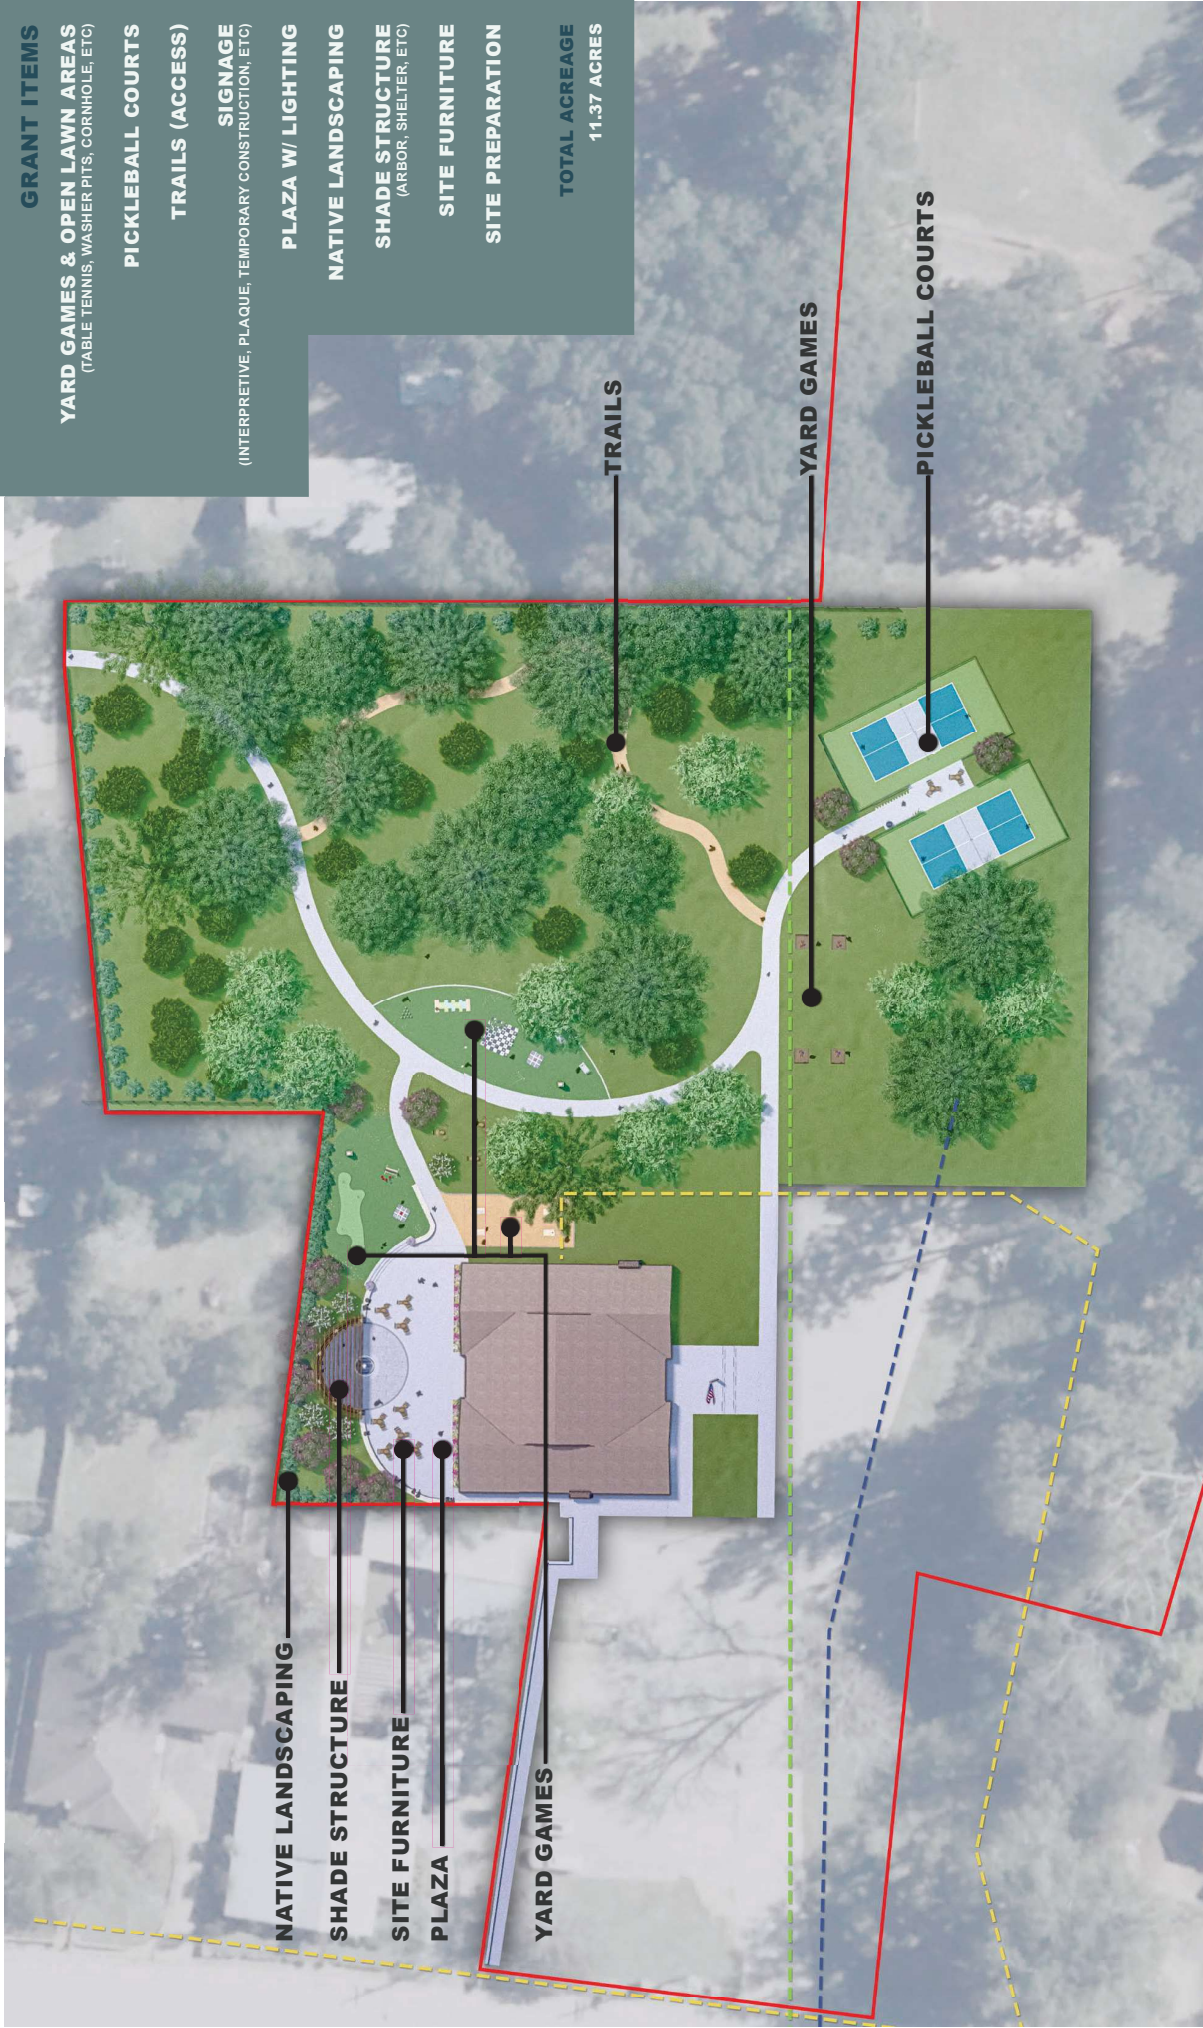

- GRANT ITEMS**
- YARD GAMES & OPEN LAWN AREAS**
(TABLE TENNIS, WASHER PITS, CORNHOLE, ETC)
- PICKLEBALL COURTS**
- TRAILS (ACCESS)**
- SIGNAGE**
(INTERPRETIVE, PLAQUE, TEMPORARY CONSTRUCTION, ETC)
- PLAZA W/ LIGHTING**
- NATIVE LANDSCAPING**
- SHADE STRUCTURE**
(ARBOR, SHELTER, ETC)
- SITE FURNITURE**
- SITE PREPARATION**
- TOTAL ACREAGE**
11.37 ACRES

- LINE TYPES LEGEND***
- PROPERTY BOUNDARY
 - ELECTRIC
 - SEWER
 - WATER
- *SITE BOUNDARY & UTILITIES ARE IN APPROXIMATE LOCATIONS

CONCEPTUAL SITE PLAN

AMERICAN LEGION PARK - CENTER, TEXAS

PRELIMINARY DRAFT FOR TPWD REVIEW - NOT FOR CONSTRUCTION